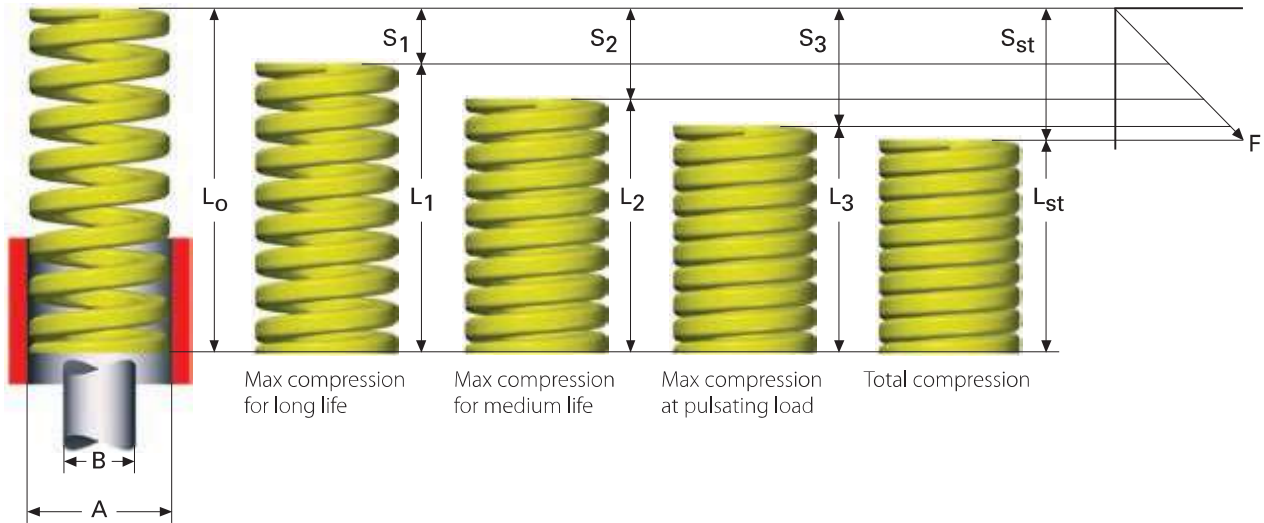

DIE SPRINGS

Die springs from rectangular wire are a series of extra high quality compression springs for use in press tools, valves, couplings, fixtures and other applications where high loads are required in a confined space.

For each dimension, there are 7 different force classes to choose from.

In order to achieve the best characteristics and lifecycle, we follow a well-developed production process.

- A special alloy has been developed, giving improved heat resistance and less relaxation. The closest comparable material is EN 10089 and EN10270-2.
- Extremely low surface decarburisation free from surface defects.
- The rectangular profile allows a shorter solid length, thereby increasing deflection capacity.
- A higher permitted level of stress affords a considerably longer lifespan.
- Close tolerances allow for precise fitting in existing space.

How to select a spring

Compare the available space for the spring to the hole and rod diameter and unloaded length as shown in the catalogue. Then select the suitable force class; L, 1, 2, 3, 4, 5, or 6, which is identified by the colour coding system on the next page. The maximum spring deflection stated in the catalogue (S_3) should never be exceeded, as this will shorten the life of the spring. In addition, the spring should always have a certain amount of pre-load (5% of L_0 is minimum).